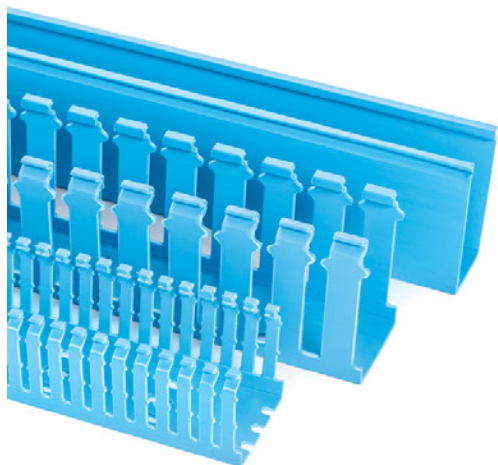

## Specification Sheet

Part Number: 181-00211

Slotted Wall Wiring Duct, 1.5" x 3", Non-Adhesive, PVC, Intrinsic Blue, 120ft/Carton

<b>Article Number</b>	181-00211
<b>Type</b>	SL1.5X3
<b>Color</b>	Intrinsic Blue (IBU)
<b>Features &amp; Benefits</b>	<ul style="list-style-type: none"><li>•Strong fingers prevent unwanted breaking.</li><li>•Fingers are easily deflected outward, allowing ready positioning of the wires within the slotted wall duct.</li><li>•Restricted opening design in the finger of the duct helps keep wires in place.</li><li>•Restricted opening prevents unintended removal of wires and permits any individual wire to be traced without disconnection.</li><li>•Supplied with mounting holes to streamline installation.</li><li>•Optional covers enhance protection and appearance.</li></ul>
<b>Quantity Per</b>	carton

**Product Description**

Pro-Duct slotted wall wiring duct features break-away fingers which provide additional access for wire leads. Each section of the duct is provided with two score lines. The upper score line is used to break away fingers when a greater opening is required. The lower score line allows the sidewall to be smoothly cut for joints and Ts.

**Short Description**

Slotted Wall Wiring Duct, 1.5" x 3", Non-Adhesive, PVC, Intrinsic Blue, 120ft/Carton

**Global Part Name**

SL1.5X3-PVC-BU

**Technical Description**

Non-Adhesive

**Length L (Imperial)**

6.0

**Height H (Metric)**

77.90

**Mounting Hole Centers (Imperial)**

4.0

**Material**

Polyvinylchloride (PVC)

**Material Shortcut**

PVC